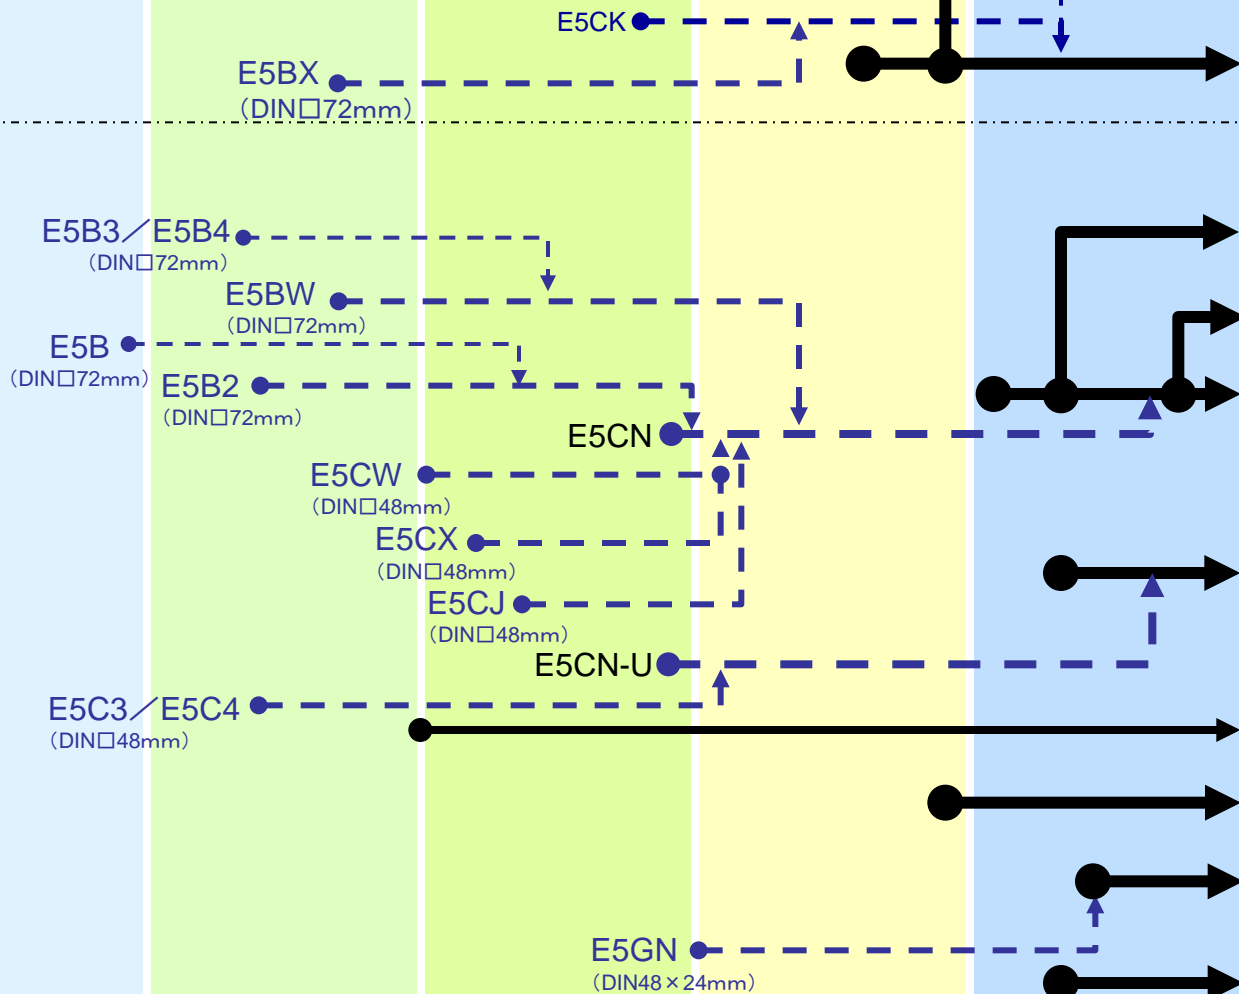

## ベーシックタイプ

E5CC-T  
(DIN□48mm)

E5CC-B  
(DIN□48mm)

E5CC  
(DIN□48mm)

E5CC-U  
(DIN□48mm)

E5CS/E5CS-U  
(DIN□48mm)

E5CB  
(DIN□48mm)

E5GC  
(DIN48×24mm)

E5DC  
(DIN22.5×96mm)

1970 '75 '80 '85 '90 '95 '00 '05 '10 '15